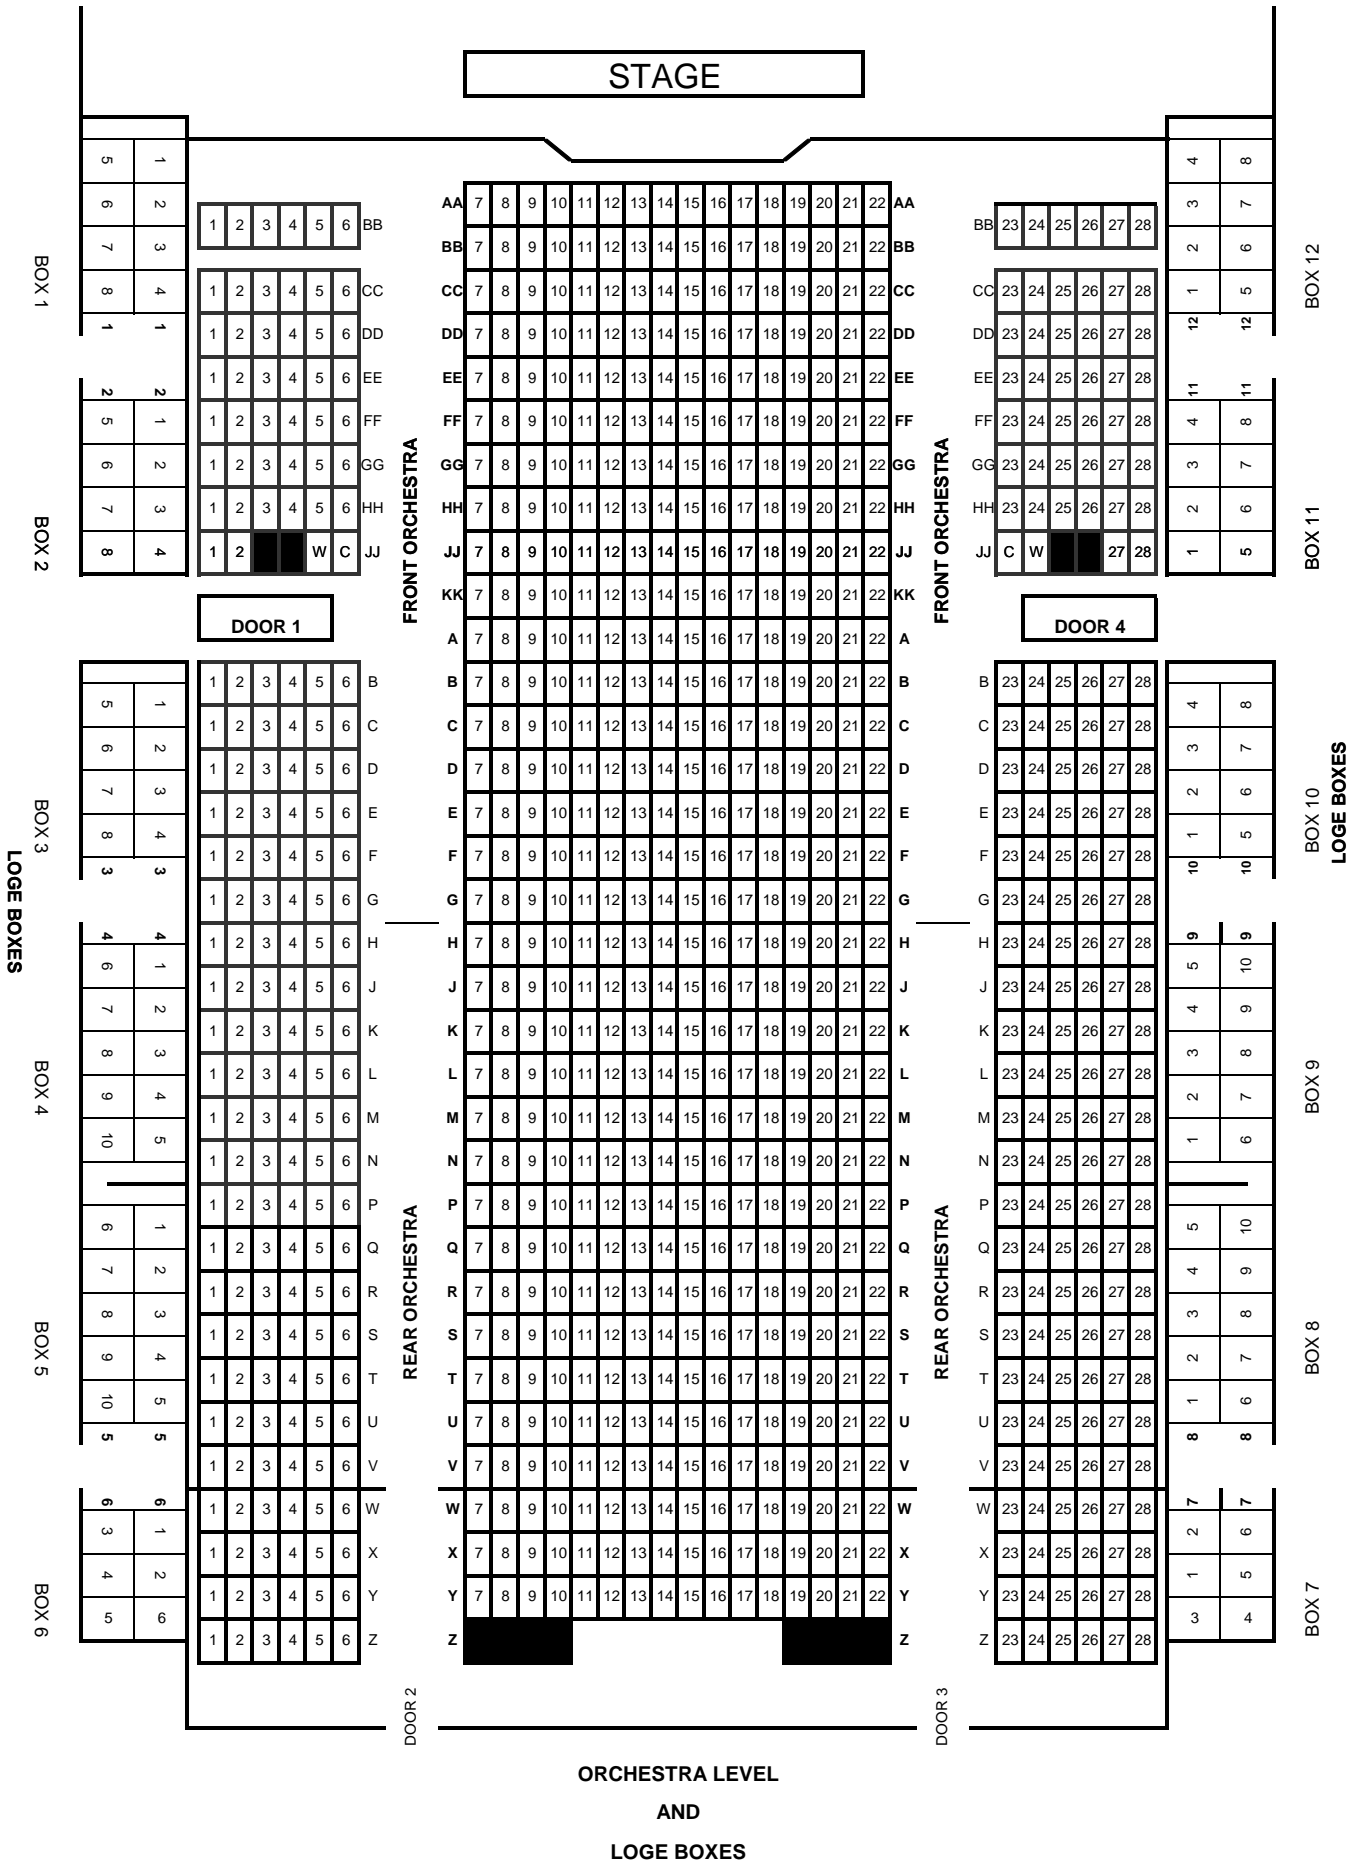

SCHERMERHORN SYMPHONY CENTER
LAURA TURNER HALL

STAGE

W Wheelchair C Wheelchair companion ■ Seat removed for wheelchair

SCHERMERHORN SYMPHONY CENTER
LAURA TURNER HALL

FOUNDERS BOXES / CIRCLE & ORCHESTRA VIEW

W Wheelchair C Wheelchair companion ■ Seat removed for wheelchair

SCHERMERHORN SYMPHONY CENTER
LAURA TURNER HALL

STAGE

BALCONY SIDE LEFT

BALCONY SIDE RIGHT

Door 9

Door 12

1
2
3
4
5
6
7
8
9
10
11
12
13
14
15
16
17
18
19
20
21
22
23
24
25
26
27
28
29
30
31
32
33
34
35
36
37
38
39
40
41
42
43
44
45
46
47
48