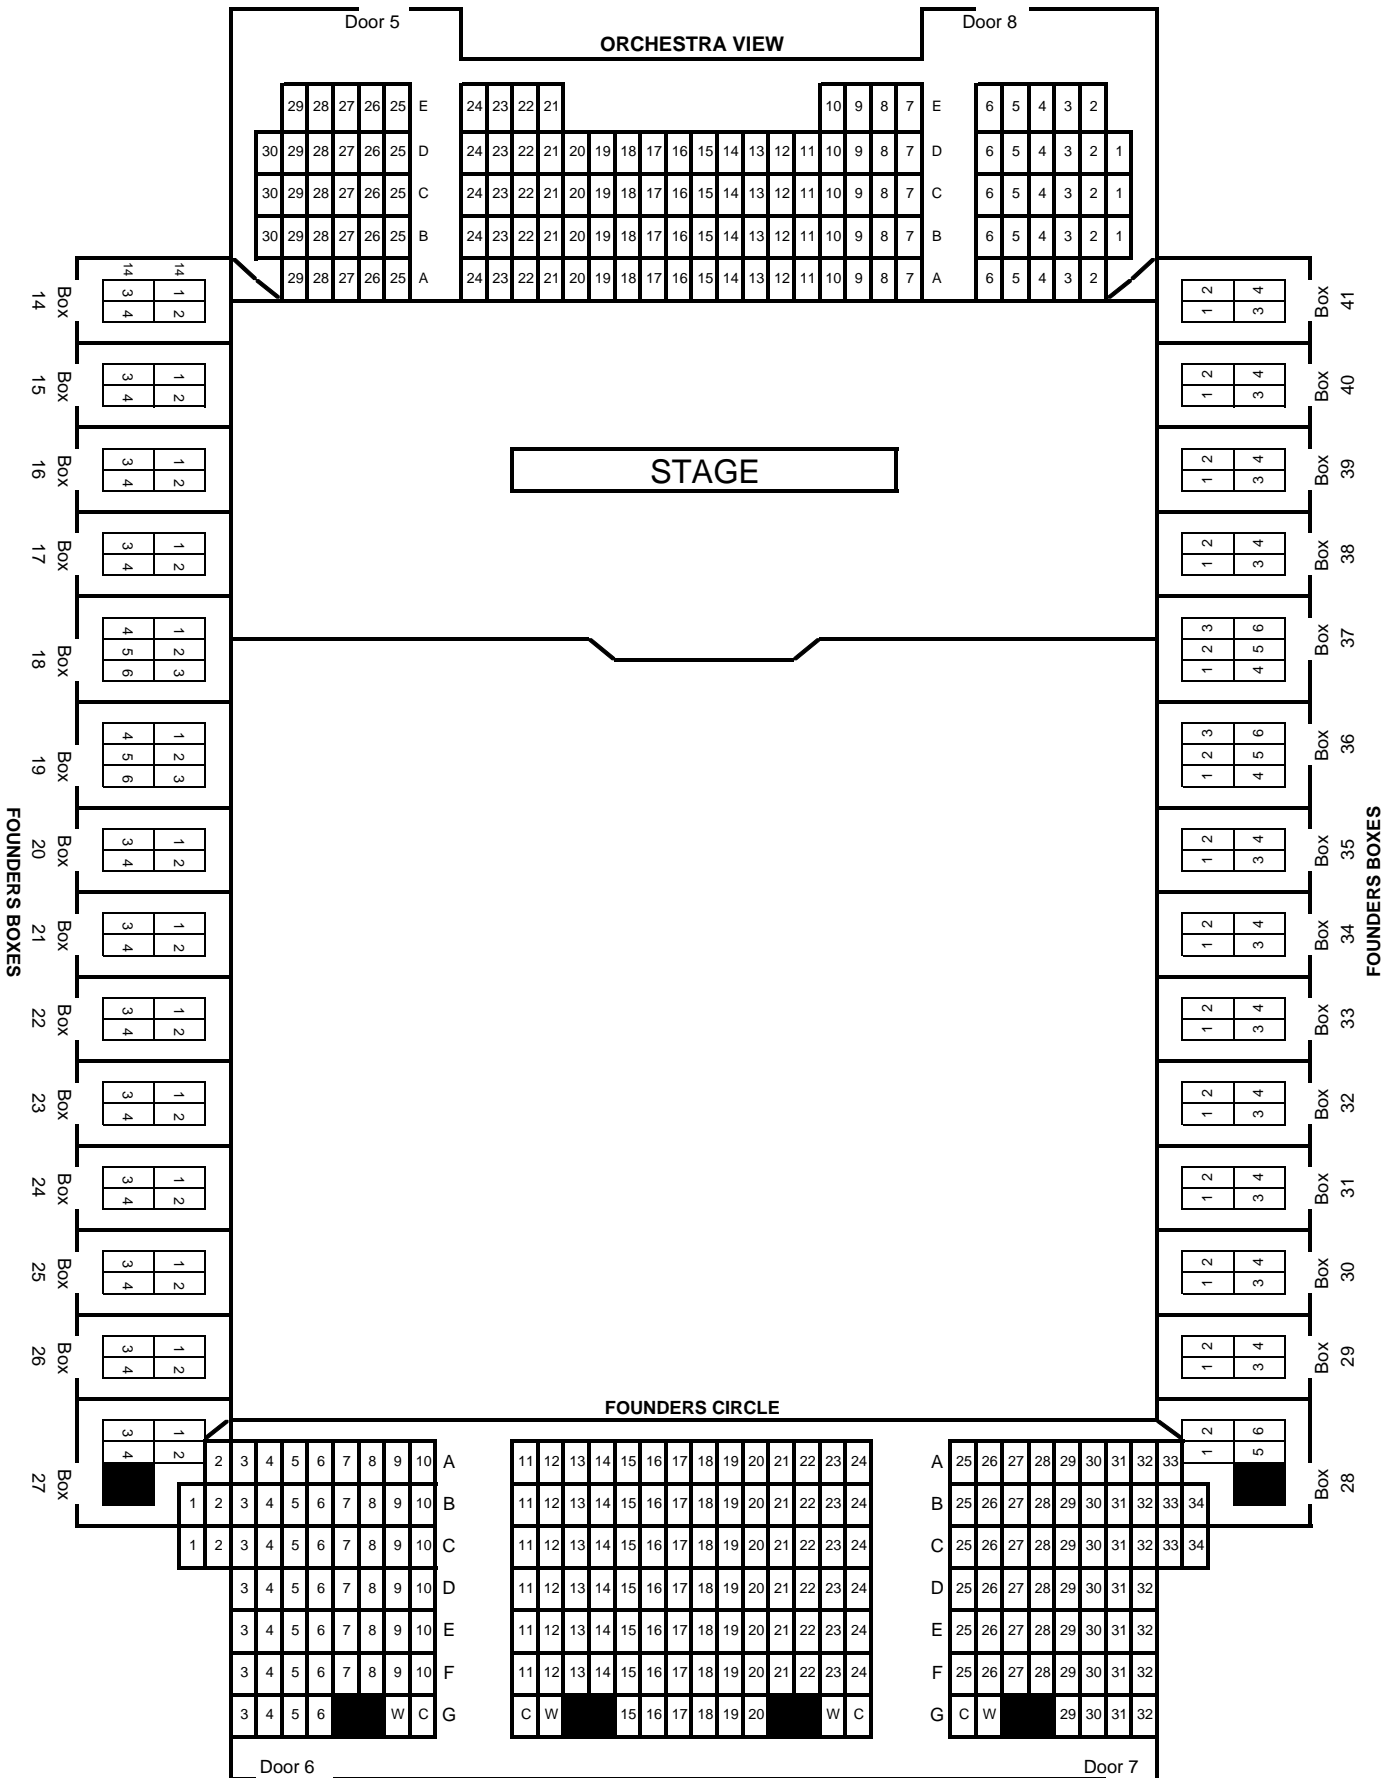

SCHERMERHORN SYMPHONY CENTER
LAURA TURNER HALL

STAGE

W Wheelchair C Wheelchair companion ■ Seat removed for wheelchair

SCHERMERHORN SYMPHONY CENTER
LAURA TURNER HALL

FOUNDERS BOXES / CIRCLE & ORCHESTRA VIEW

W Wheelchair C Wheelchair companion ■ Seat removed for wheelchair

SCHERMERHORN SYMPHONY CENTER
LAURA TURNER HALL

STAGE

BALCONY SIDE LEFT

BALCONY SIDE RIGHT

Door 9

Door 12

1
2
3
4
5
6
7
8
9
10
11
12
13
14
15
16
17
18
19
20
21
22
23
24
25
26
27
28
29
30
31
32
33
34
35
36
37
38
39
40
41
42
43
44
45
46
47
48